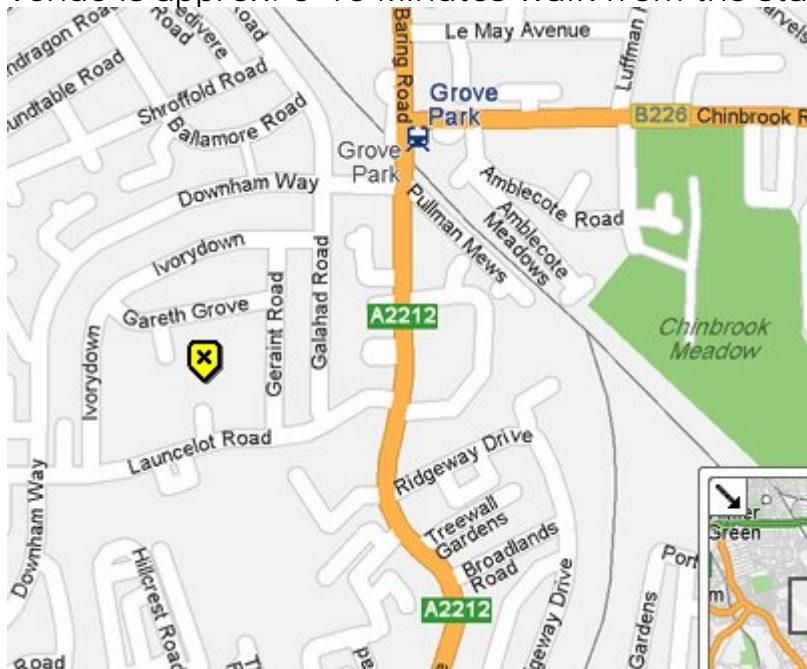

# Fusion TT

The Fusion Table Tennis Club  
is moving to the

New  
Fusion TT Centre  
at  
HAKA Sports Complex, Launcelot Road, Bromley,  
Kent BR1 5EB.

CLOSEST STATION: Grove Park Station  
The venue is approx. 5-10 Minutes walk from the station.