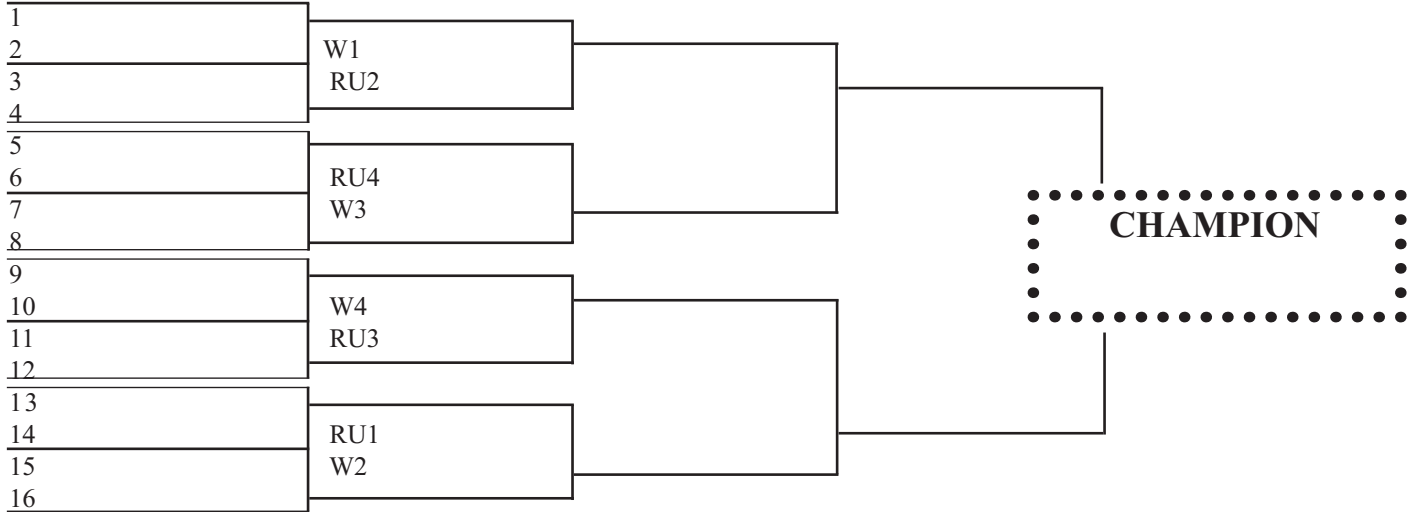

Winner and runner up progress into the knockout stage of the competition

LADIES SINGLES

LADIES DOUBLES

VETERANS LADIES SINGLES GROUPS

GROUP 1

Jackie Williams Med
 Marianna Jorgenson Maid
 Gillian Skillbeck Maid