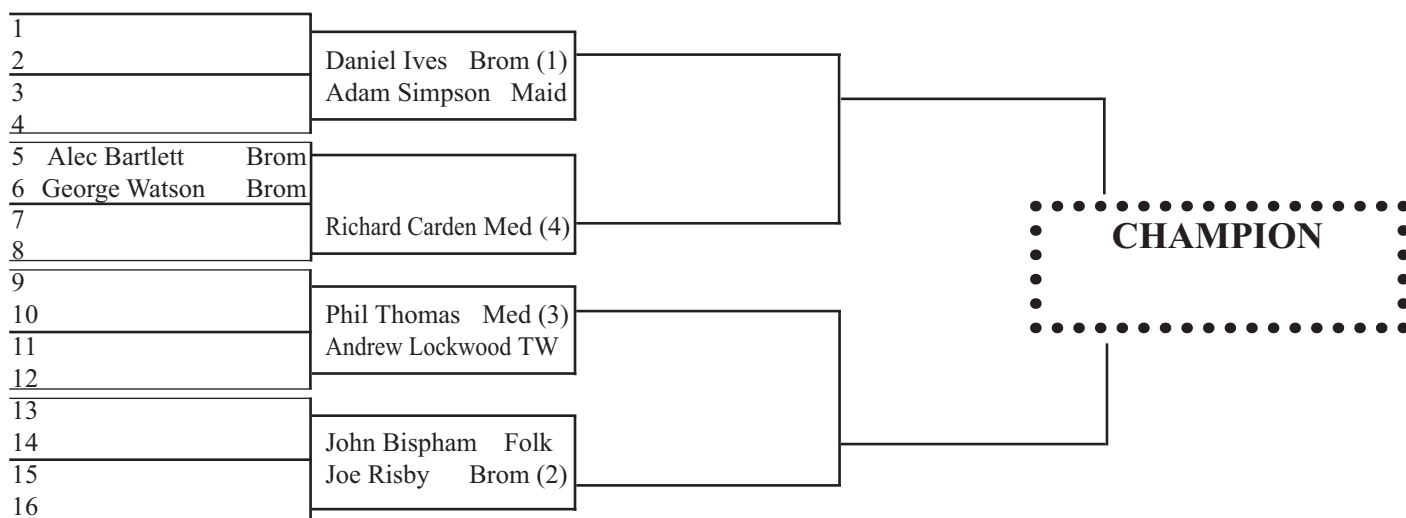

U21 MENS SINGLES