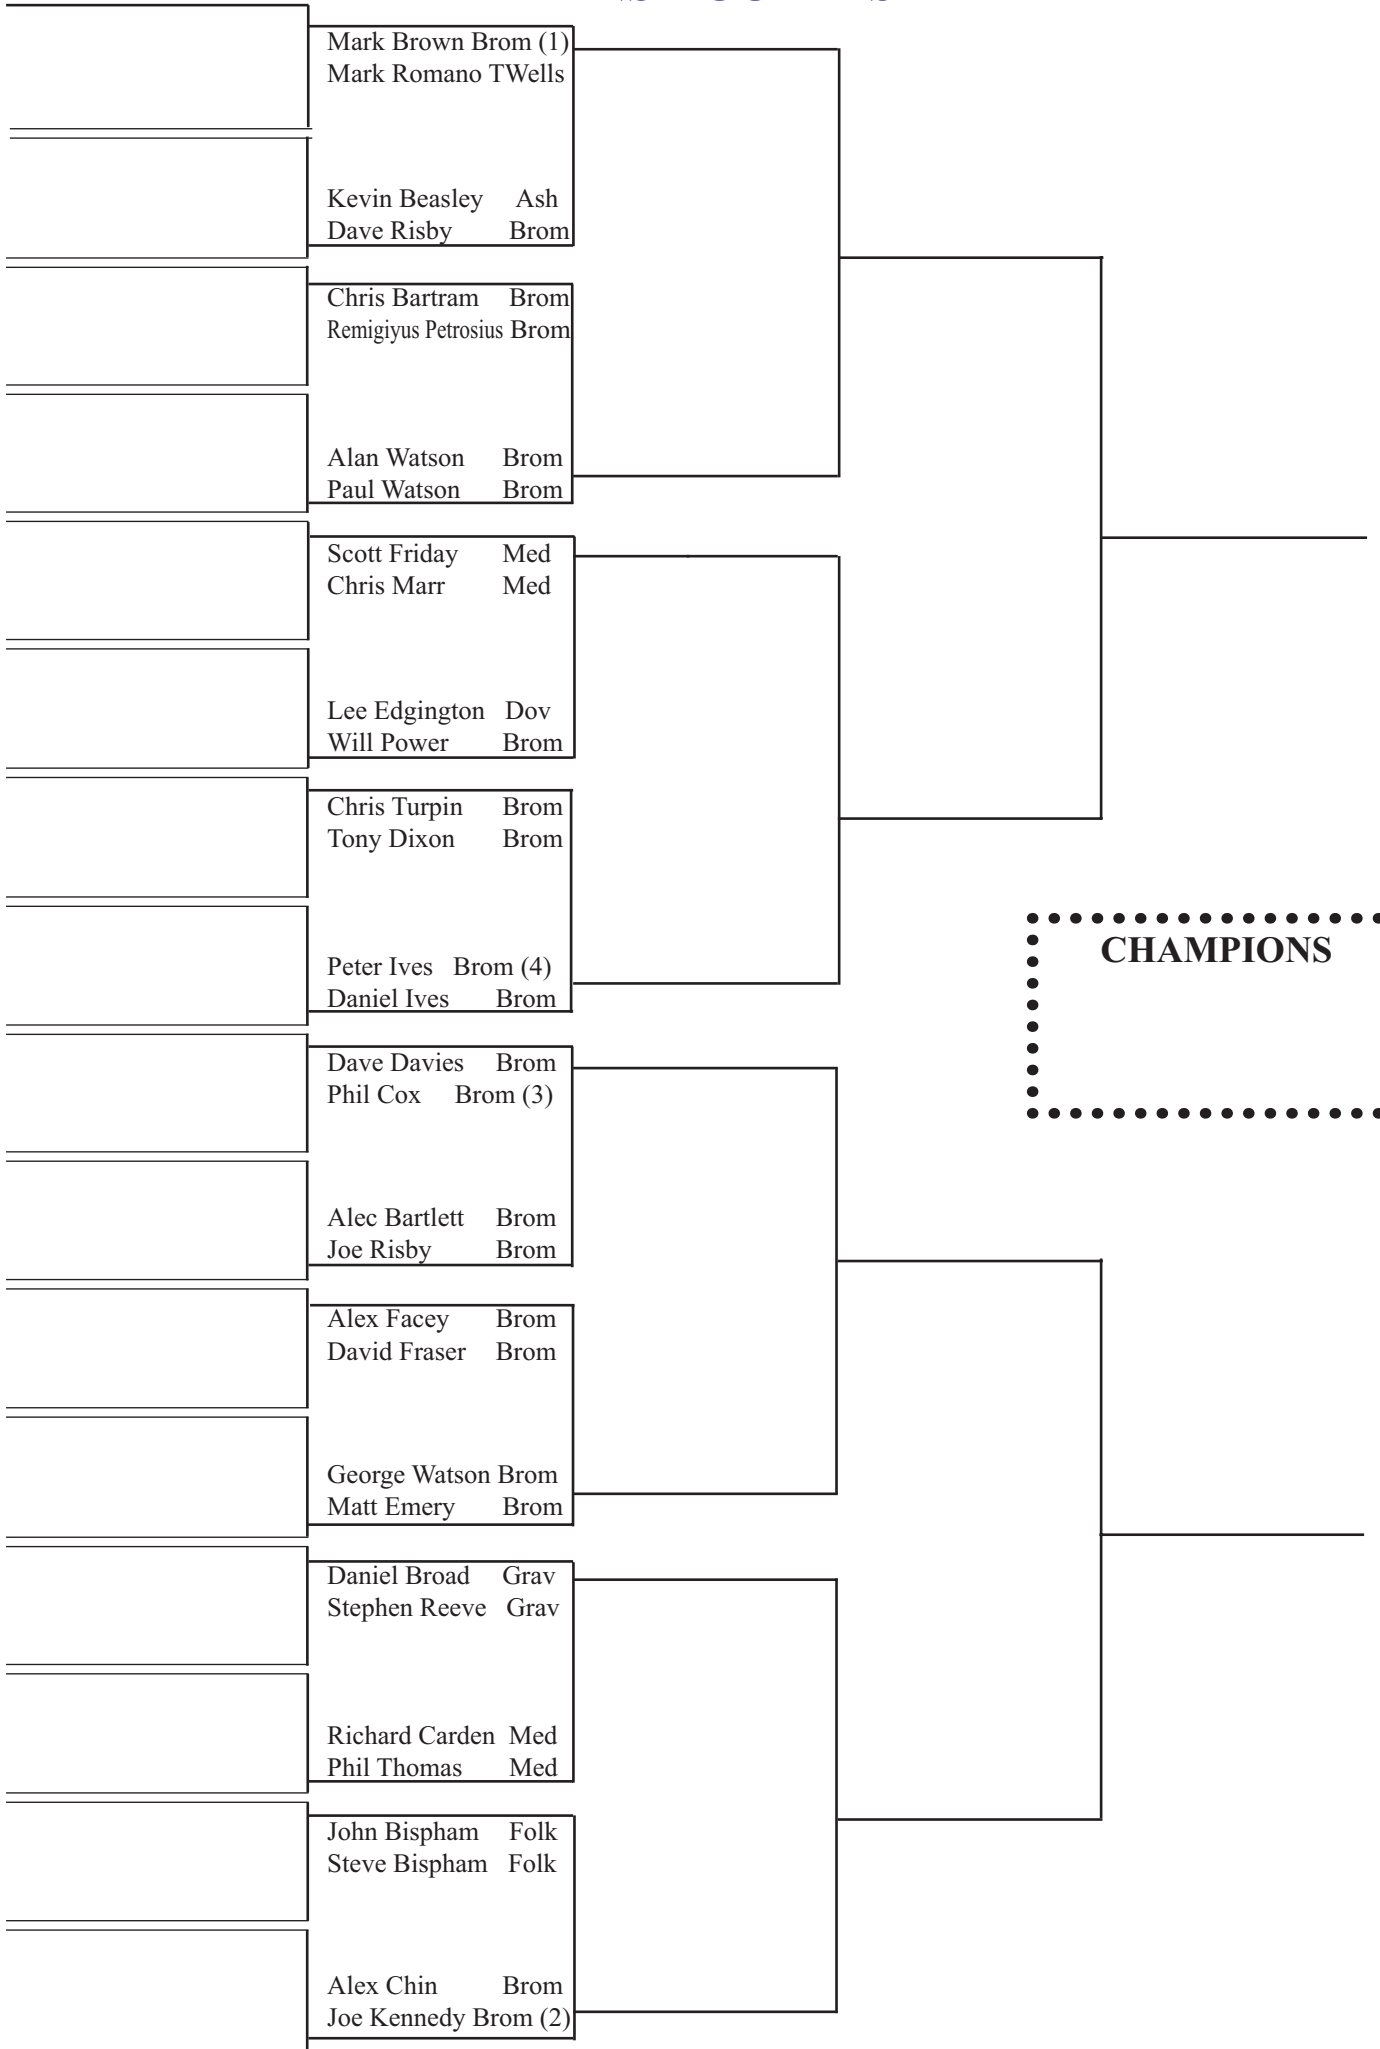

MENS DOUBLES