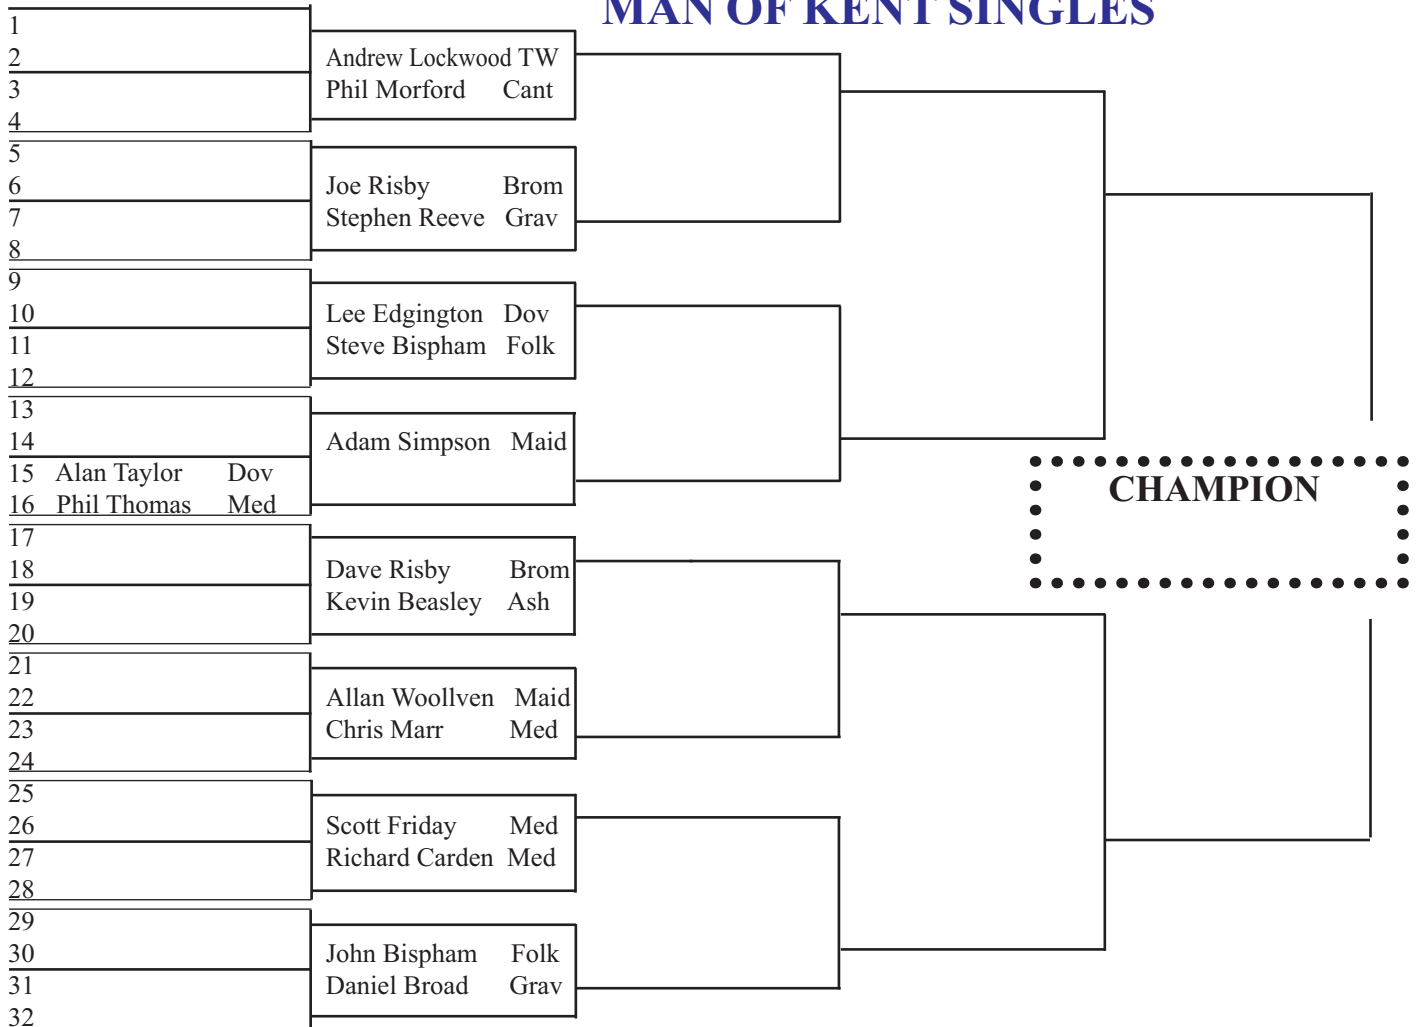

MAN OF KENT SINGLES