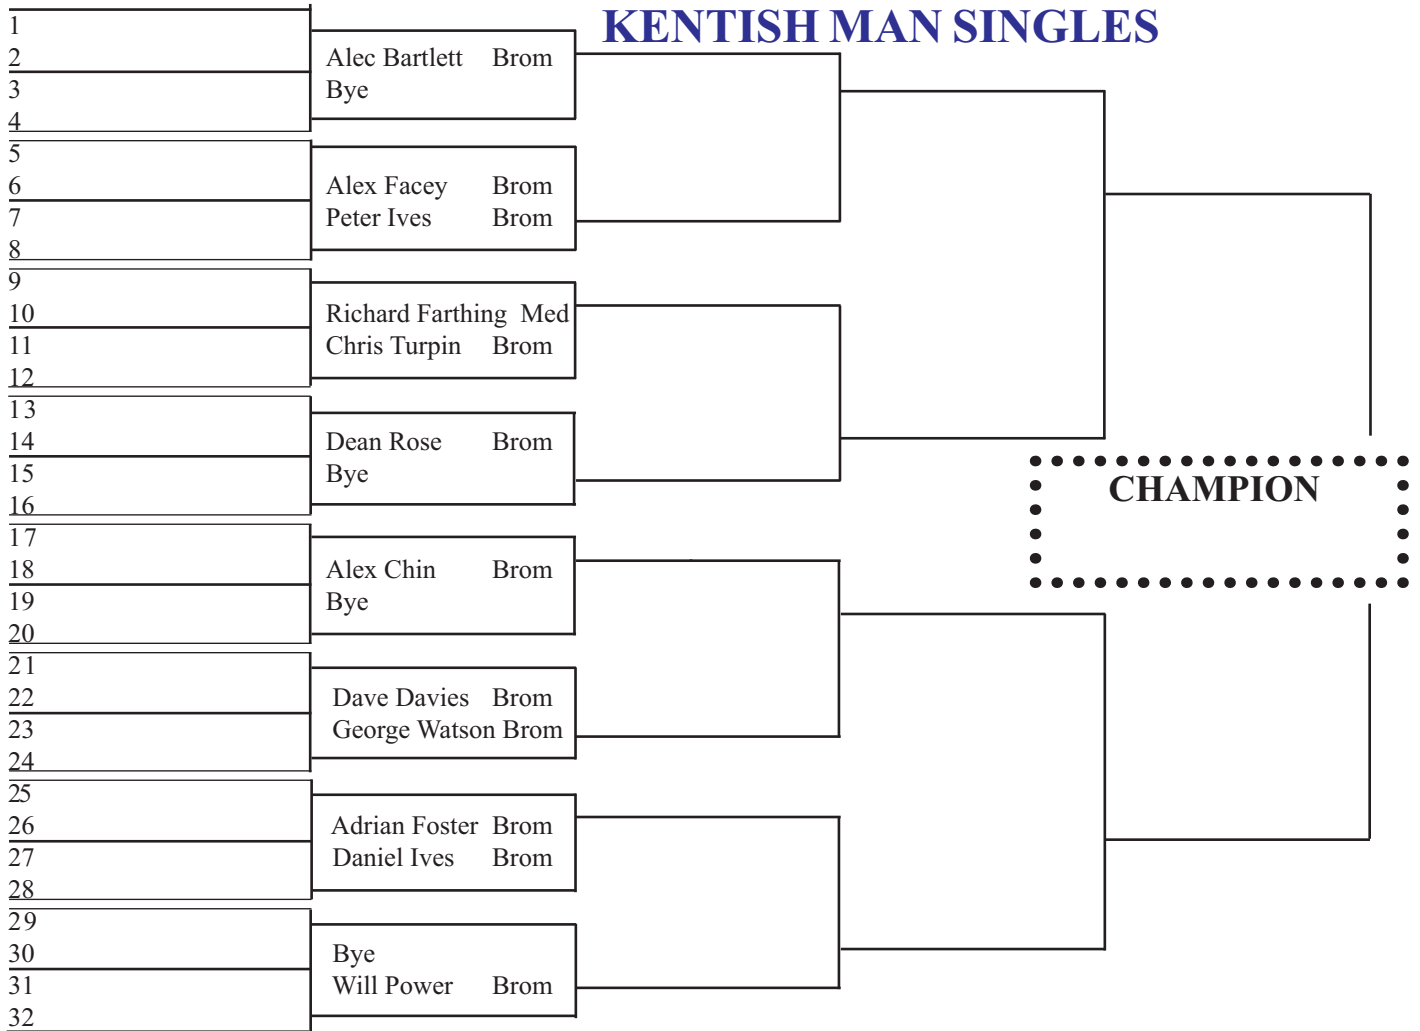

KENTISH MAN SINGLES