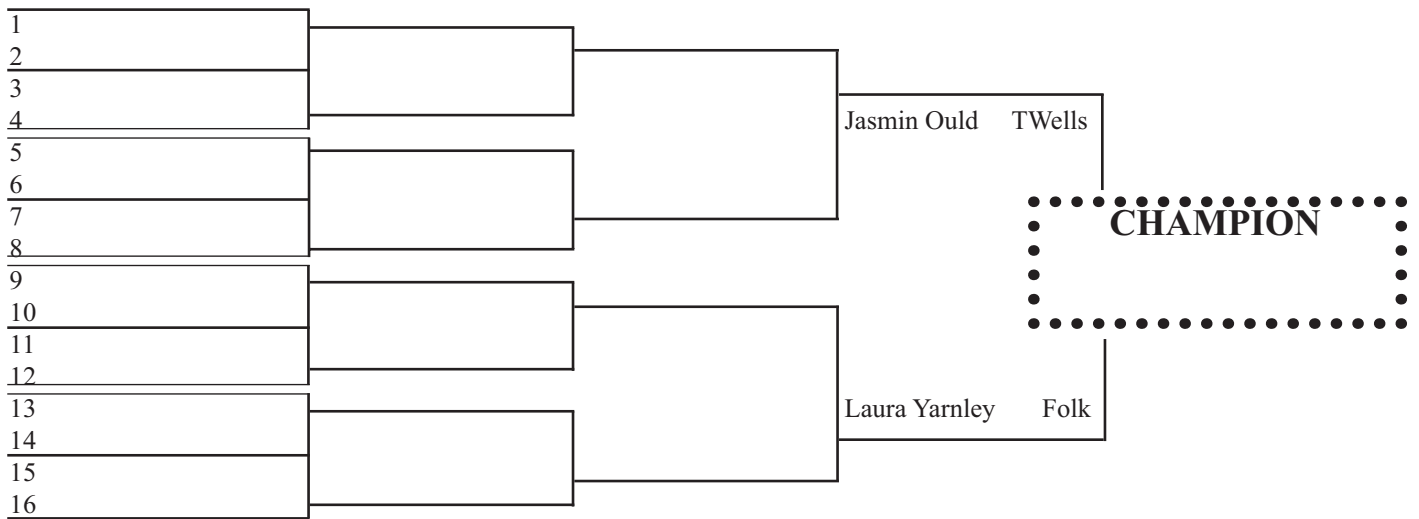

GROUP 2

Jill Shipton Maid
 Jenny Hogben Ash
 Susan Sullivan Brom

Winner and runner up progress into the knockout stage of the competition

VETERAN LADIES SINGLES

U21 LADIES SINGLES

CONSOLATION LADIES SINGLES