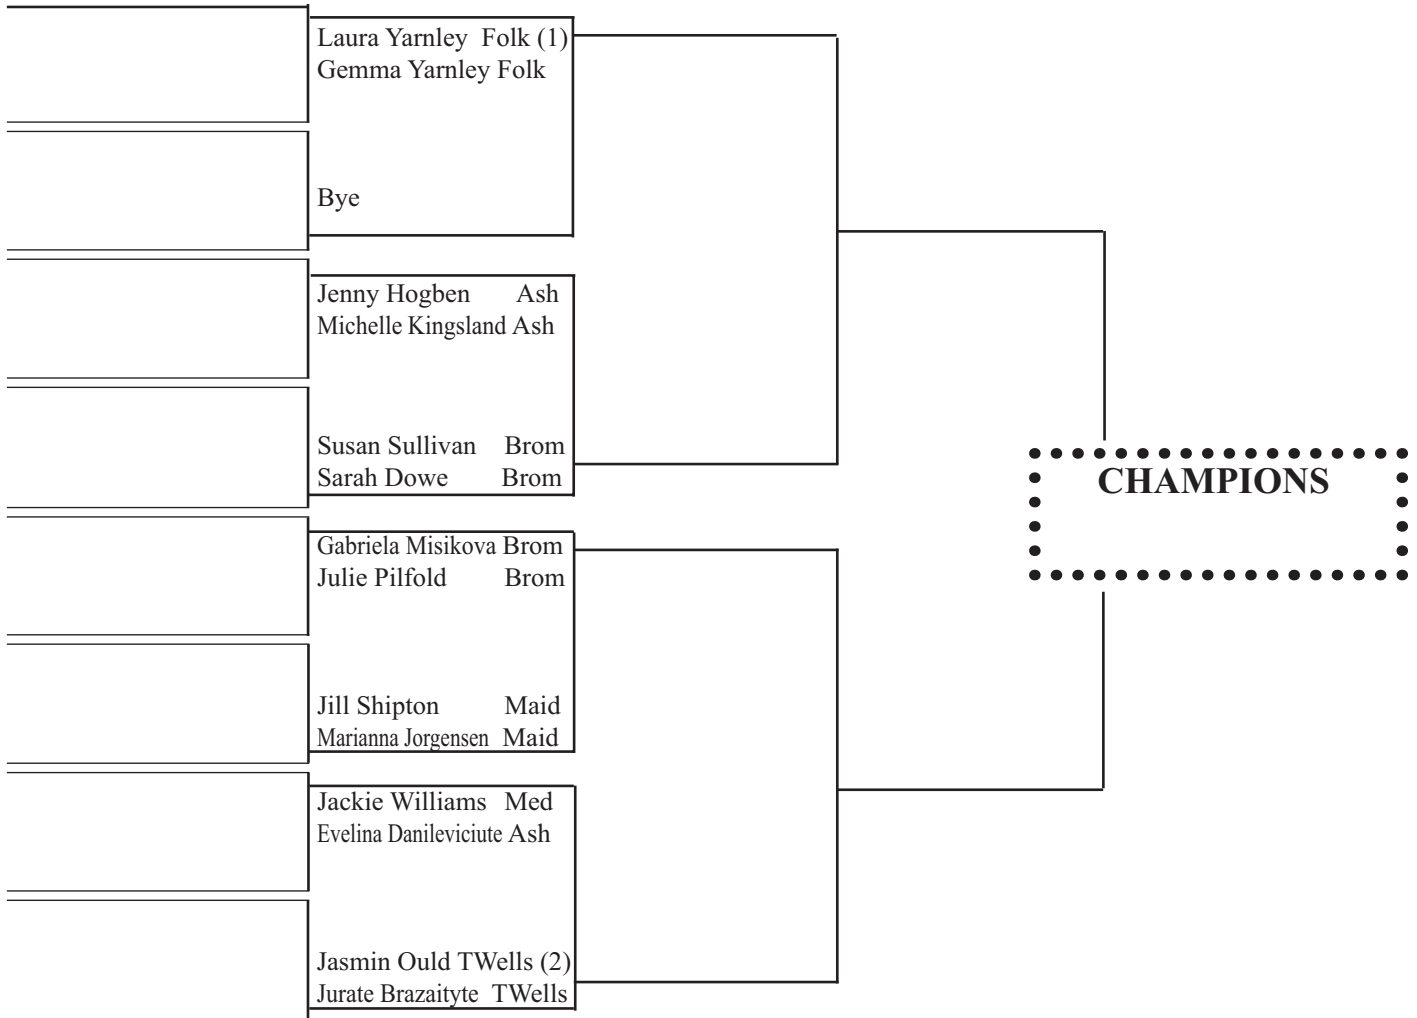

Winner and runner up progress into the knockout stage of the competition

LADIES SINGLES

LADIES DOUBLES

VETERANS LADIES SINGLES GROUPS

GROUP 1

Jackie Williams Med
 Marianna Jorgenson Maid
 Gillian Skillbeck Maid